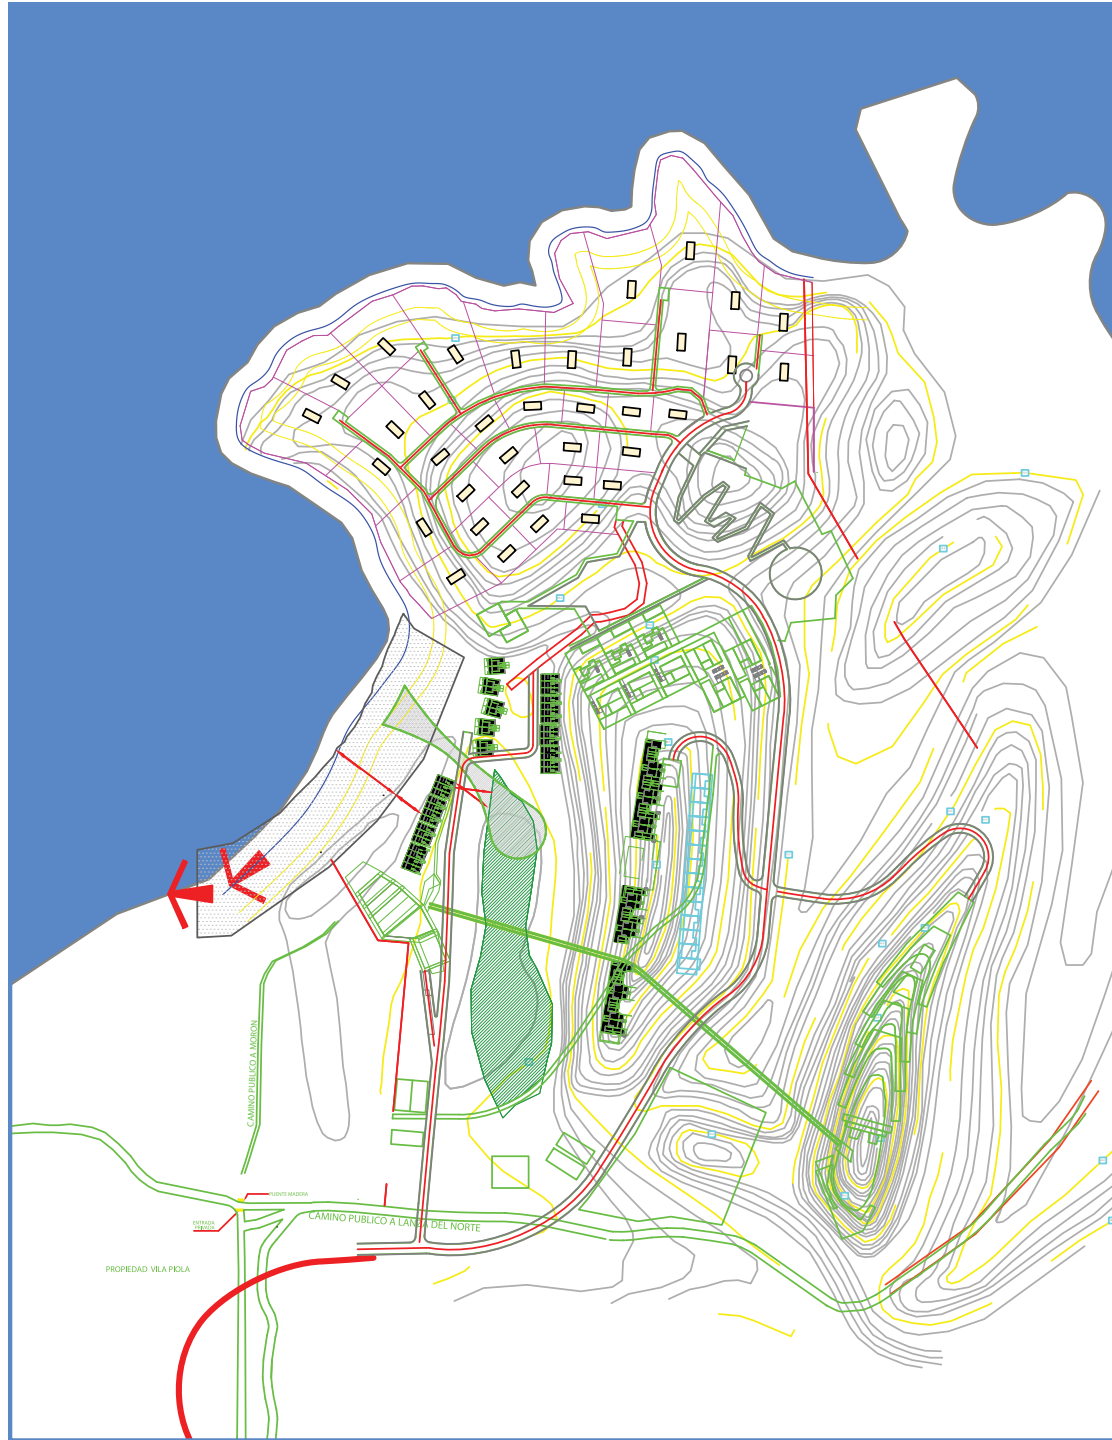

Site Plan.

White capped ocean waves lapping at the pristine beach to greet you each day with a speculator sunrise bursting with color. What could be better than this?

With only 19 ocean front lots being exclusively offered by Lifestyle Holidays Vacation Club, in this their newest jewel in the Dominican Republic on the shores of Samana, this opportunity won't last long.

Planned Community to include:

- On-Site Restaurants
- Swimming Pool
- Community Center and Club House
- Golf Course
- Stand along Villas and Suites
- Boutique Hotel
- Beach Club
- Spa
- Shopping
- Business Center
- Tennis Courts
- Jogging Track
- Climbing Wall
- And much more!

*Developer Plans subject to change without notice.