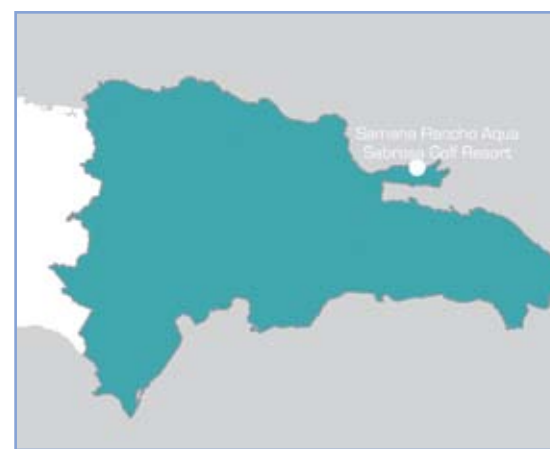

LS
Cap El Limón
LIFESTYLE BY THE SEA

View Life Differently

Location.

The Samaná Peninsula is located in the northeastern part of the Dominican Republic, between the Samaná Bay and the Scottish Bay. It extends from west to east for 35 miles (58 km). The minimum width is 4.5 miles (7.5 km) from Sánchez to the north and the maximum of 11.5 miles (18.5 km) from Los Cacaos in the south to Las Tres Puntas in the north.

The Dominican.

Beyond the sun-kissed beaches and laid-back vacation lifestyle, the Dominican Republic offers a rich and vibrant history connecting Europe with the New World.

In 1492, Christopher Columbus guided his flagship, the Santa Maria, to the North Coast of La Isla Española, a paradise that would come to be known as the Dominican Republic.

LS
Cofresi Beach
LIFESTYLE BY THE SEA

LS
Cap El Limon
LIFESTYLE BY THE SEA

D
DREAM SUITES
by Lifestyle
PUNTA CANA • DOMINICAN REPUBLIC

D
DREAM SUITES
by Lifestyle
PUERTO PLATA • DOMINICAN REPUBLIC

D
DREAM SUITES
by Lifestyle
BAHIA • DOMINICAN REPUBLIC