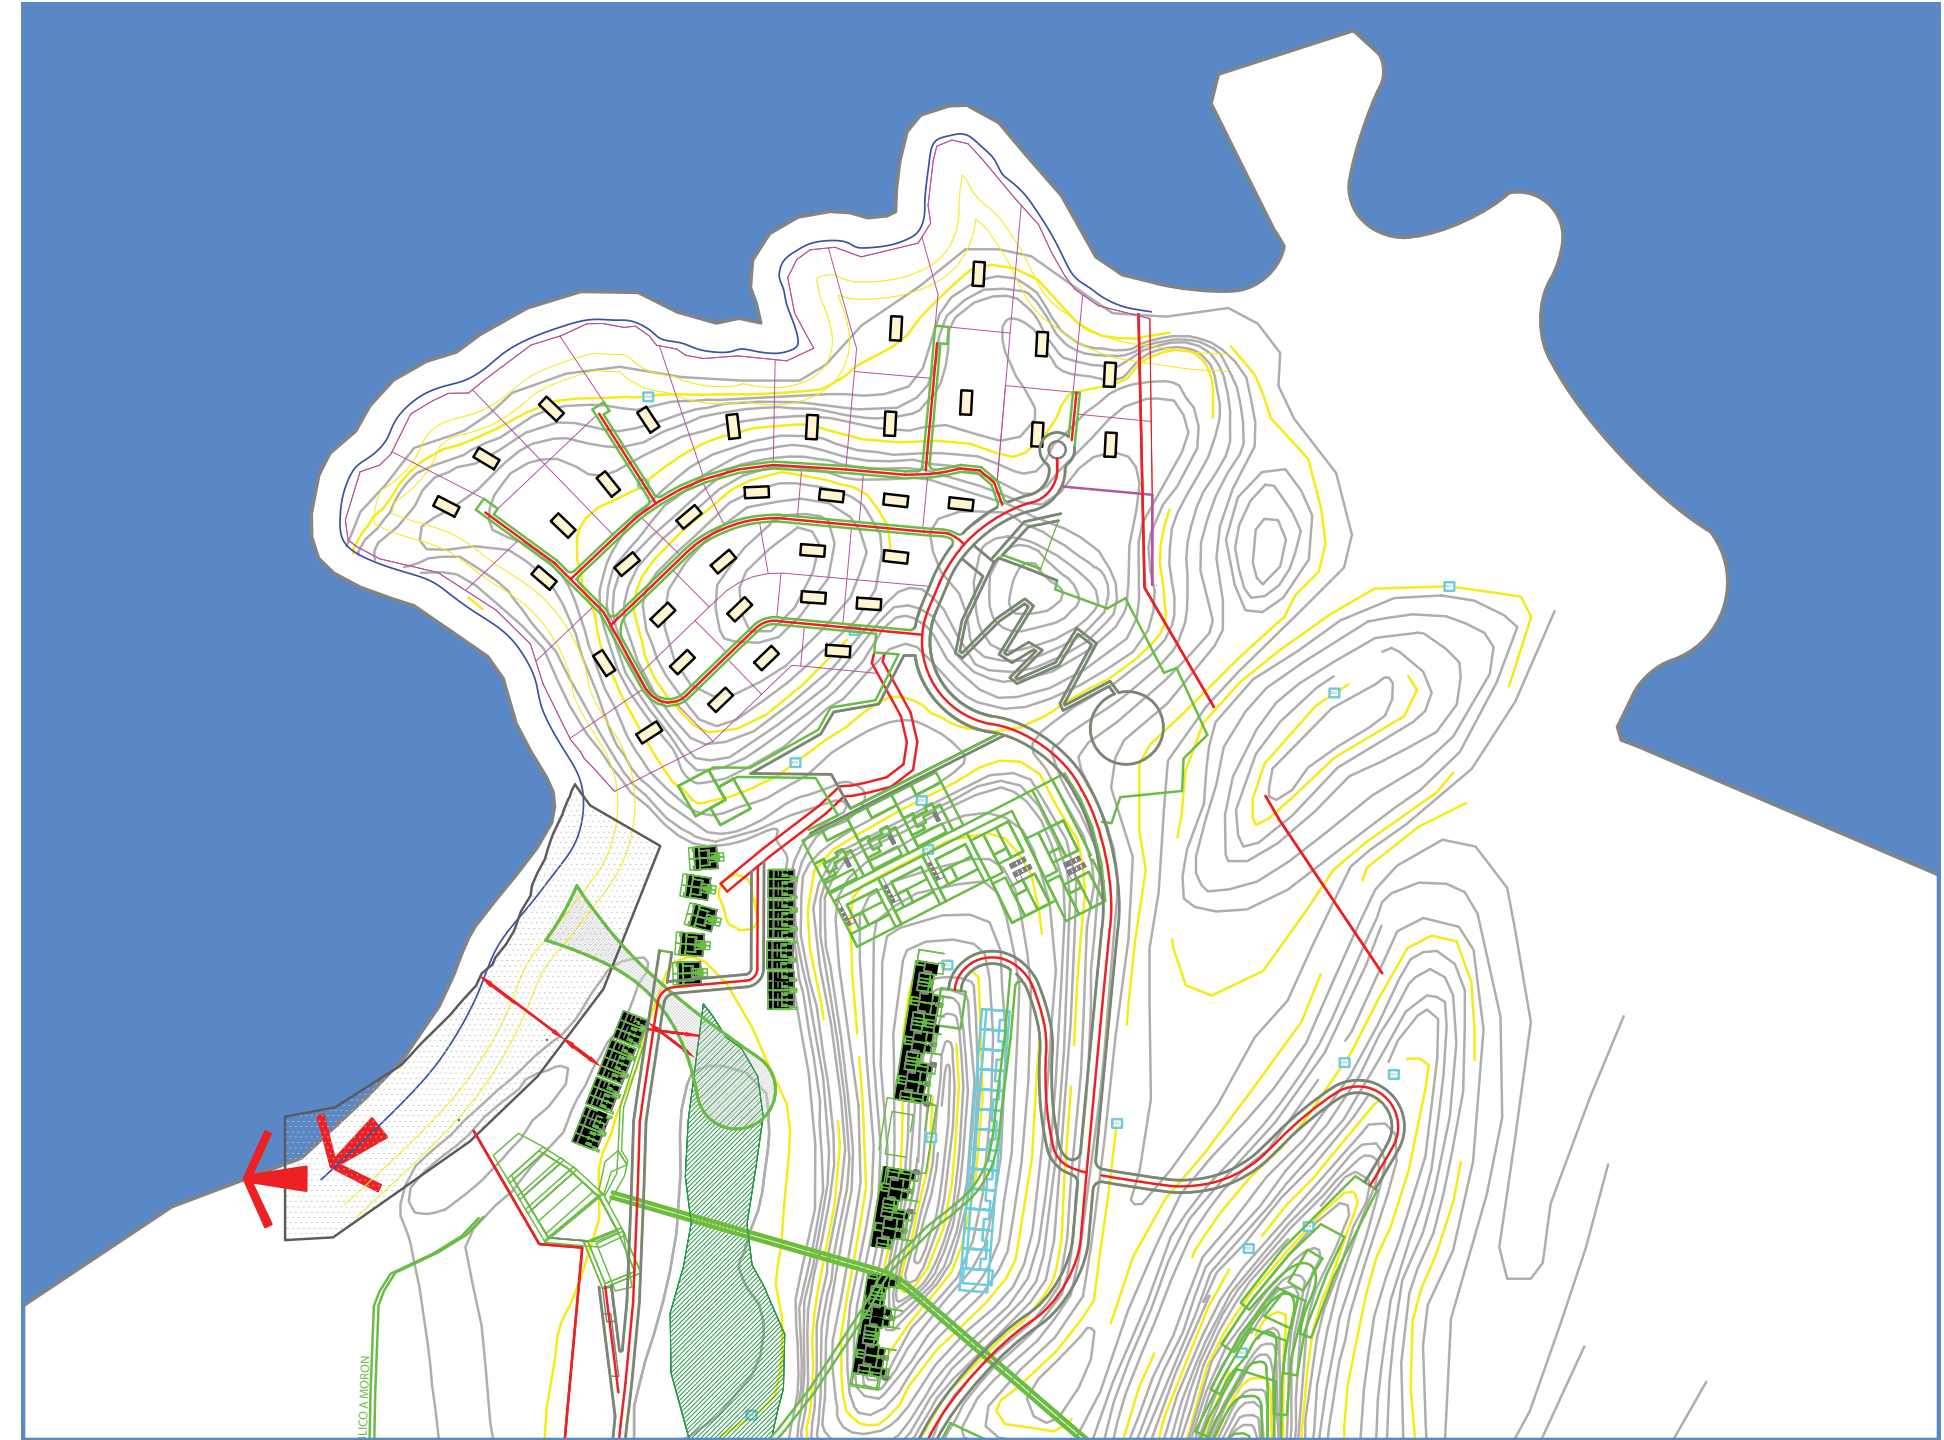

*Developer Plans subject to change without notice.