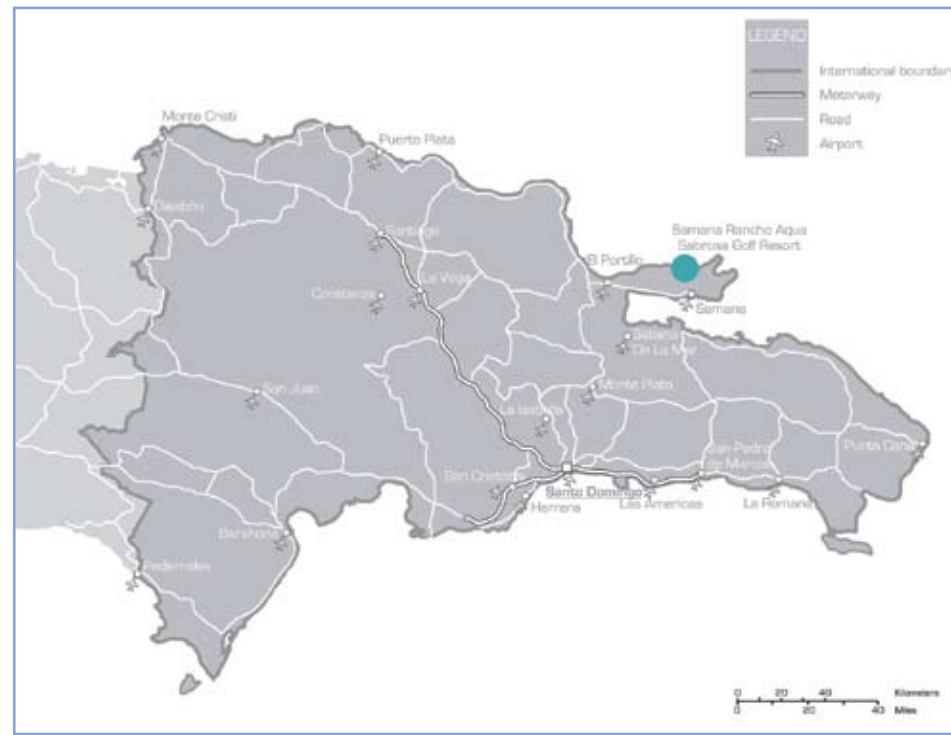

LS
Cap El Limón
LIFESTYLE BY THE SEA

View Life Differently

Location.

The Samaná Peninsula is located in the northeastern part of the Dominican Republic, between the Samaná Bay and the Scottish Bay. It extends from west to east for 35 miles (58 km). The minimum width is 4.5 miles (7.5 km) from Sánchez to the north and the maximum of 11.5 miles (18.5 km) from Los Cacaos in the south to Las Tres Puntas in the north.

The Dominican.

Beyond the sun-kissed beaches and laid-back vacation lifestyle, the Dominican Republic offers a rich and vibrant history connecting Europe with the New World.

In 1492, Christopher Columbus guided his flagship, the Santa Maria, to the North Coast of La Isla Española, a paradise that would come to be known as the Dominican Republic.

Site Plan.

White capped ocean waves lapping at the pristine beach to greet you each day with a speculator sunrise bursting with color. What could be better than this?

With only 19 ocean front lots being exclusively offered by Lifestyle Holidays Vacation Club, in this their newest jewel in the Dominican Republic on the shores of Samana, this opportunity won't last long.

LS
Cofresi Beach
LIFESTYLE BY THE SEA

LS
Cap El Limon
LIFESTYLE BY THE SEA

D
DREAM SUITES
by Lifestyle
PUNTA CANA • DOMINICAN REPUBLIC

D
DREAM SUITES
by Lifestyle
PUERTO PLATA • DOMINICAN REPUBLIC

D
DREAM SUITES
by Lifestyle
BAHIA • DOMINICAN REPUBLIC